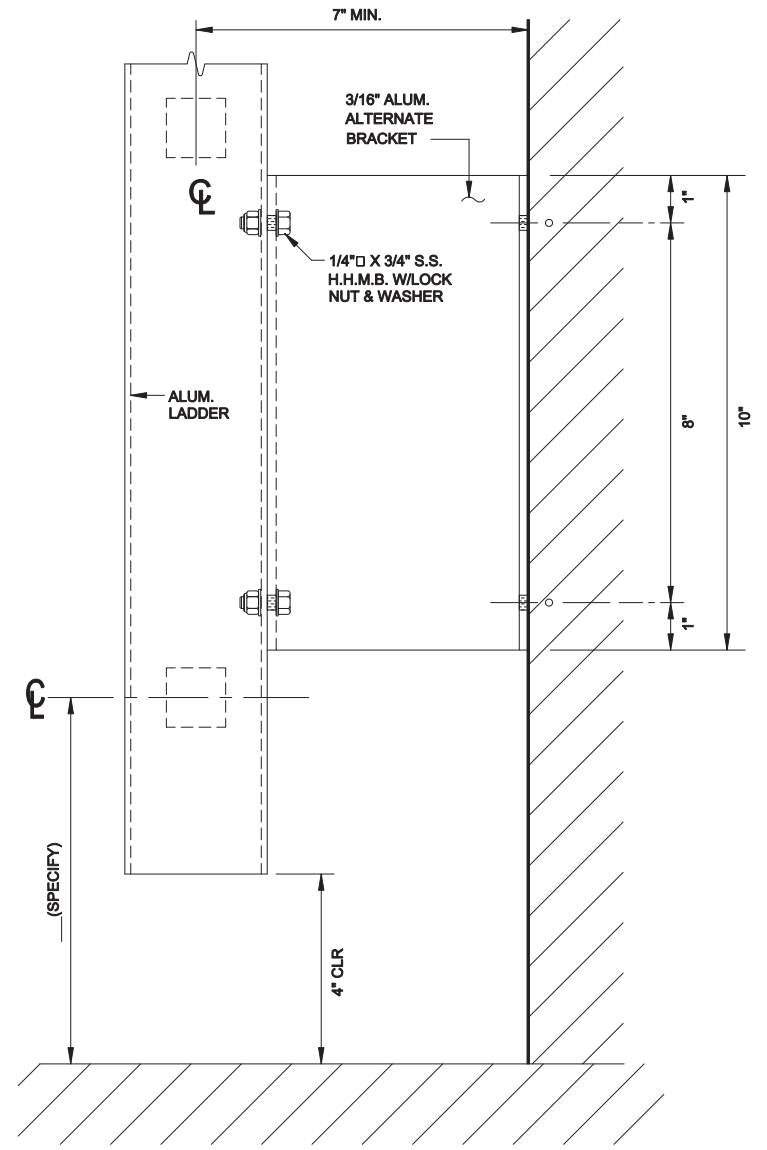

ALTERNATE BRACKET
1/2 FULL SCALE

ALTERNATE BOTTOM BRACKET
SCALE: 3"=1'-0"